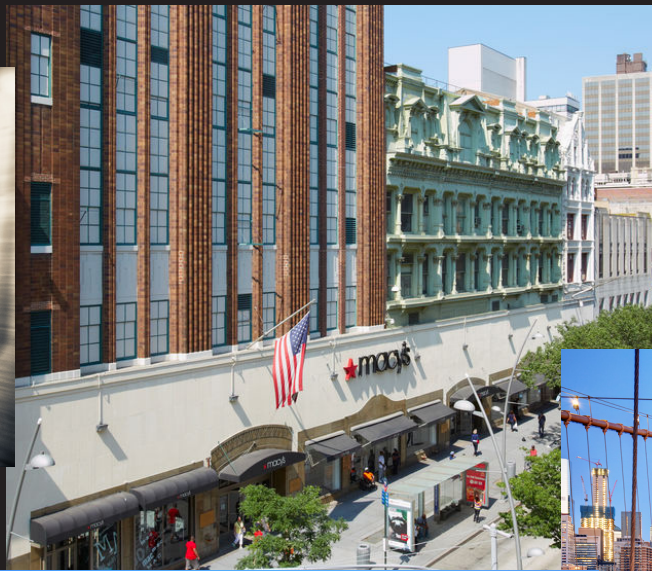

# 446 FULTON STREET

Prime Fulton Street Corner Flagship Opportunity

**CROWN**  
RETAIL SERVICES

**446** FULTON  
STREET

# DOWNTOWN BROOKLYN

Join this lively and evolving transit-rich neighborhood featuring a plethora of upscale high-rise apartments, casual cafes as well as Michelin-starred restaurants, and an unmatched diversity in retailers.

# PLANS & DETAILS

Next to Macy's in Downtown Brooklyn with close proximity to one of the most luxurious residential projects in all of Brooklyn, The Wheeler Brooklyn.